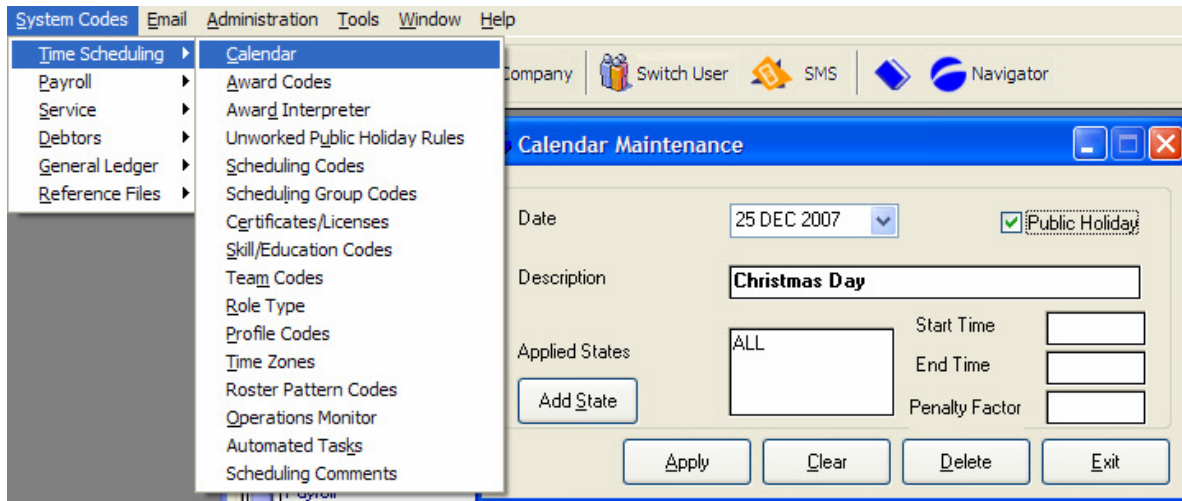

Calendar

This window is used to specify days with special meaning in the calendar year. It may include but is not limited to public holidays. Click the “Date” list box to set a date in the calendar; this will display a twelve-month calendar.

Note: Previously selected dates are shown in red with the current date in black.

Select the “Public Holiday” checkbox if this is a public holiday and penalty rates will automatically be paid in the nominated states. To set the holiday only for specific states use the Add State button.